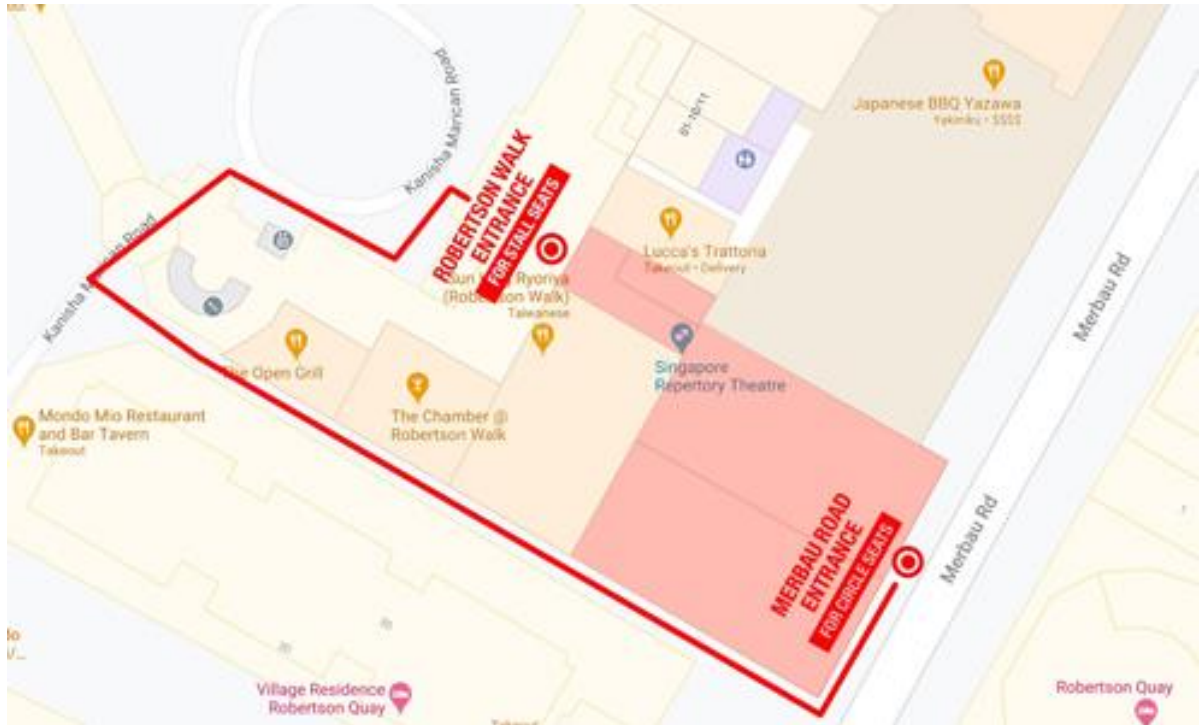

v2.020

**singapore
international
festival of
arts**

**Important Information
for attendees of the live performance of
*the mrbrown show LIVE!***

Guidelines to ensure your safety and a smooth admission into the venue

Arrival at the theatre

- To ensure sufficient time for admission and safe distancing, please arrive at the venue at least 20 minutes before the start of the performance.
- Please keep your face mask on at all times and maintain a one-metre distance from other patrons.
- Please proceed directly to your seats once the ushers have checked your e-tickets. Mingling with other groups is not allowed.
- TraceTogether is required for entry. Please collect your token or download the mobile phone application prior to your visit.
- There will be separate entrances and entry times for patrons depending on where your seats are located:

Patrons in	Rows	Timing to enter for 3pm show	Timing to enter for 8pm show	Entrance Point
Stalls	D-F	2.30pm	7.30pm	Robertson Walk Entrance (next to Lucca's Trattoria)
	G-K	2.40pm	7.40pm	
	L-P	2.50pm	7.50pm	
Circle	BL, BR, AA	2.30pm	7.30pm	Merbau Road entrance
	BB-EE	2.40pm	7.40pm	

v2.020

singapore international festival of arts

Important Information
for attendees of the live performance of
the mrbrown show LIVE!

During the performance

- Please proceed directly to your seats once the ushers have checked your e-tickets. Mingling with other groups is not allowed.
- Please remain in your designated seats during the performance.
- At the end of the performance, audience members will exit the theatre one row at a time.