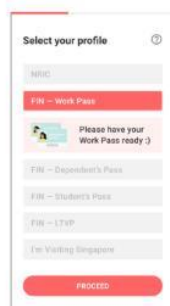

v2.020

singapore international festival of arts

**Important Information
for attendees of the live performance of
*the mrbrown show LIVE!***

Implementation of TraceTogether App or Token

In view of the Government's announcement that [large gatherings will now be required to have TraceTogether \(TT\) Safe Entry implemented](#) via app or the TT token, you are encouraged to download the TraceTogether App or bring along your Token before coming for the performance

To download TraceTogether App:

1. Download the TraceTogether app [here](#)
2. Set up the TraceTogether app

How to set up TraceTogether

1. Scan QR code or go to tracetgether.gov.sg to download the app.

The app is now available in more languages.

2. Launch the app.

The first few pages explain the benefits of using the app.

3. Register using your mobile number.

Enter the One-Time Pin sent to you via SMS.

4. Select your profile and enter your details.