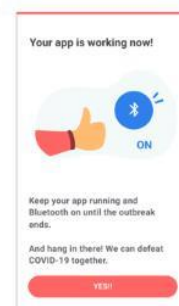

6. Set up completed!

Keep Bluetooth on, and keep your app open in the background until the end of the outbreak.

For more information on TraceTogether, please visit:
<https://support.tracetgether.gov.sg/hc/en-sg>

Thank you and we look forward to seeing you at KC Arts Centre from 25 – 27 Dec 2020.
For any further queries, please email us at sifa@artshouse.sg.