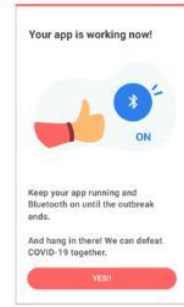

6. Set up completed!

Keep Bluetooth on, and keep your app open in the background until the end of the outbreak.

For more information on TraceTogether, please visit:
<https://support.tracetgether.gov.sg/hc/en-sg>

Thank you and we look forward to seeing you at Victoria Theatre from 12 – 13 Dec 2020. For any further queries, please email us at sifa@artshouse.sg.