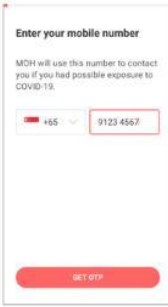

To download TraceTogether App:

1. Download the TraceTogether app [here](#)
2. Set up the TraceTogether app

v2.020

singapore international festival of arts

Important Information for attendees of the live performance of *The Silence of a Falling Tree*

How to set up TraceTogether

1. Scan QR code or go to tracetgether.gov.sg to download the app.

The app is now available in more languages.

2. Launch the app.

The first few pages explain the benefits of using the app.

3. Register using your mobile number.

Enter the One-Time Pin sent to you via SMS.

4. Select your profile and enter your details.

Your unique ID helps MOH reach the right person when they need to contact you.