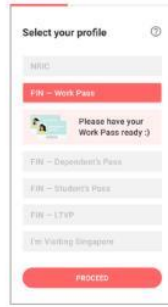

To download TraceTogether App:

1. Download the TraceTogether app [here](#)
2. Set up the TraceTogether app

v2.020

singapore international festival of arts

Important Information for attendees of the live performance of *The Silence of a Falling Tree*

How to set up TraceTogether

1. Scan QR code or go to tracetgether.gov.sg to download the app.

The app is now available in more languages.

2. Launch the app.

The first few pages explain the benefits of using the app.

3. Register using your mobile number.

Enter the One-Time Pin sent to you via SMS.

4. Select your profile and enter your details.

Your unique ID helps MOH reach the right person when they need to contact you.